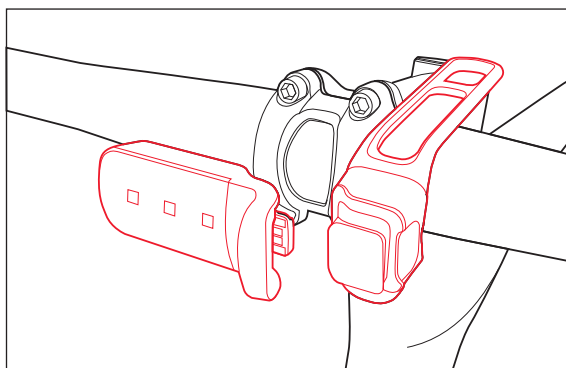

STIX HEADLIGHT & TAILLIGHT MOUNTS

AERO SEATPOST MOUNT

BELT CLIP

SADDLE MOUNT

SPACER CLIP

HANDLEBAR MOUNT

HELMET MOUNT

LEG/ARM BAND

RACK MOUNT