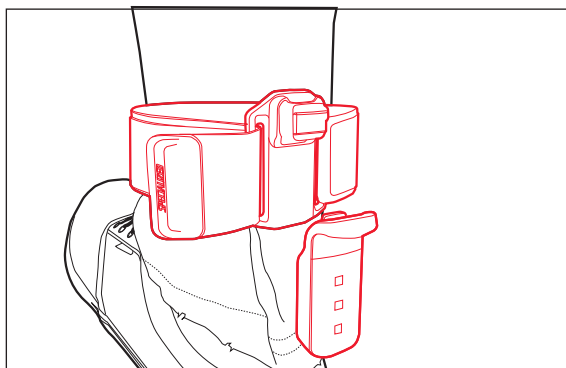

STIX HEADLIGHT & TAILLIGHT MOUNTS

AERO SEATPOST MOUNT

BELT CLIP

SADDLE MOUNT

SPACER CLIP

HANDLEBAR MOUNT

HELMET MOUNT

LEG/ARM BAND

RACK MOUNT