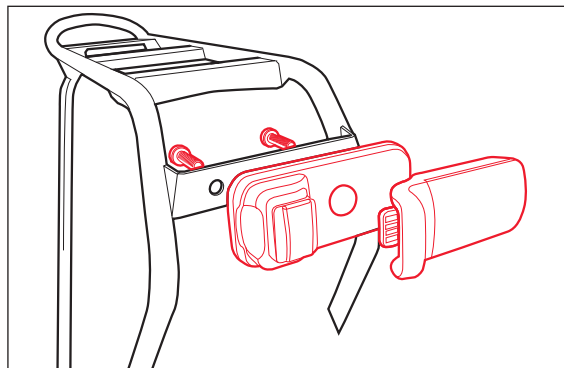

STIX HEADLIGHT & TAILLIGHT MOUNTS

AERO SEATPOST MOUNT

BELT CLIP

SADDLE MOUNT

SPACER CLIP

HANDLEBAR MOUNT

HELMET MOUNT

LEG/ARM BAND