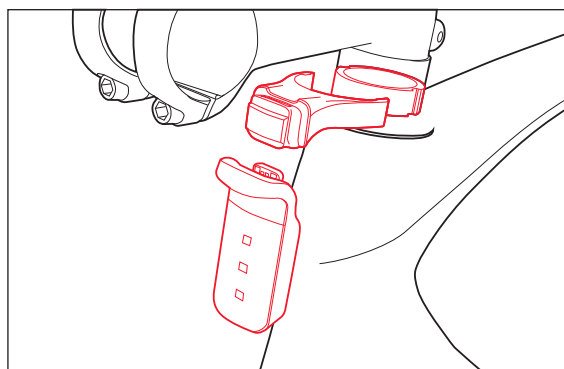

STIX HEADLIGHT & TAILLIGHT MOUNTS

AERO SEATPOST MOUNT

BELT CLIP

SADDLE MOUNT

SPACER CLIP

HANDLEBAR MOUNT

HELMET MOUNT

LEG/ARM BAND

RACK MOUNT