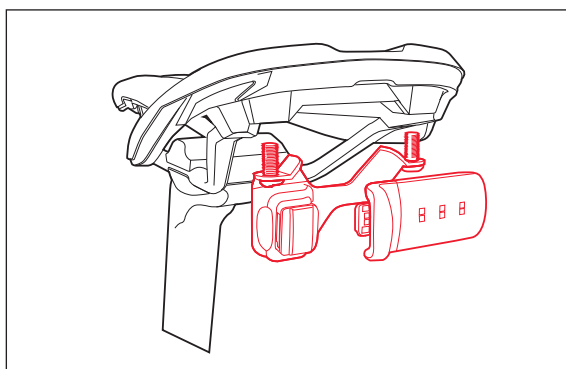

STIX HEADLIGHT & TAILLIGHT MOUNTS

AERO SEATPOST MOUNT

BELT CLIP

SADDLE MOUNT

SPACER CLIP

HANDLEBAR MOUNT

HELMET MOUNT

LEG/ARM BAND