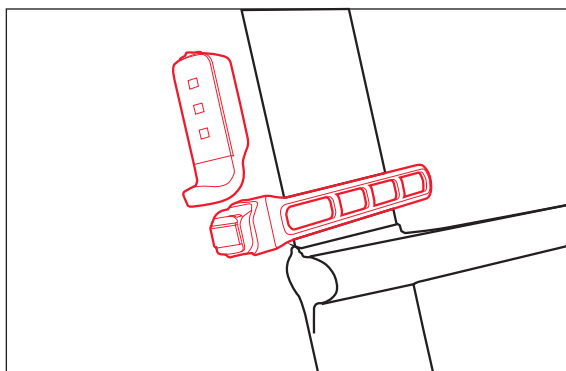

STIX HEADLIGHT & TAILLIGHT MOUNTS

AERO SEATPOST MOUNT

BELT CLIP

SADDLE MOUNT

SPACER CLIP

HANDLEBAR MOUNT

HELMET MOUNT

LEG/ARM BAND

RACK MOUNT