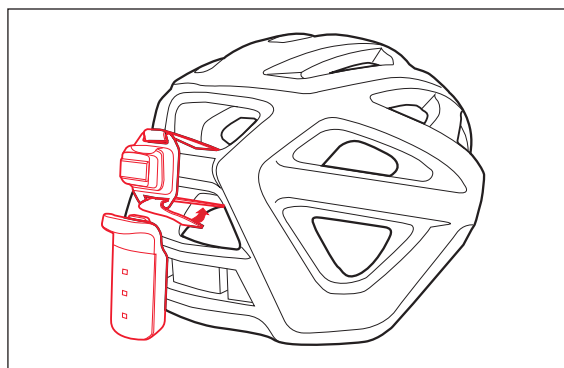

STIX HEADLIGHT & TAILLIGHT MOUNTS

AERO SEATPOST MOUNT

BELT CLIP

SADDLE MOUNT

SPACER CLIP

HANDLEBAR MOUNT

HELMET MOUNT

LEG/ARM BAND